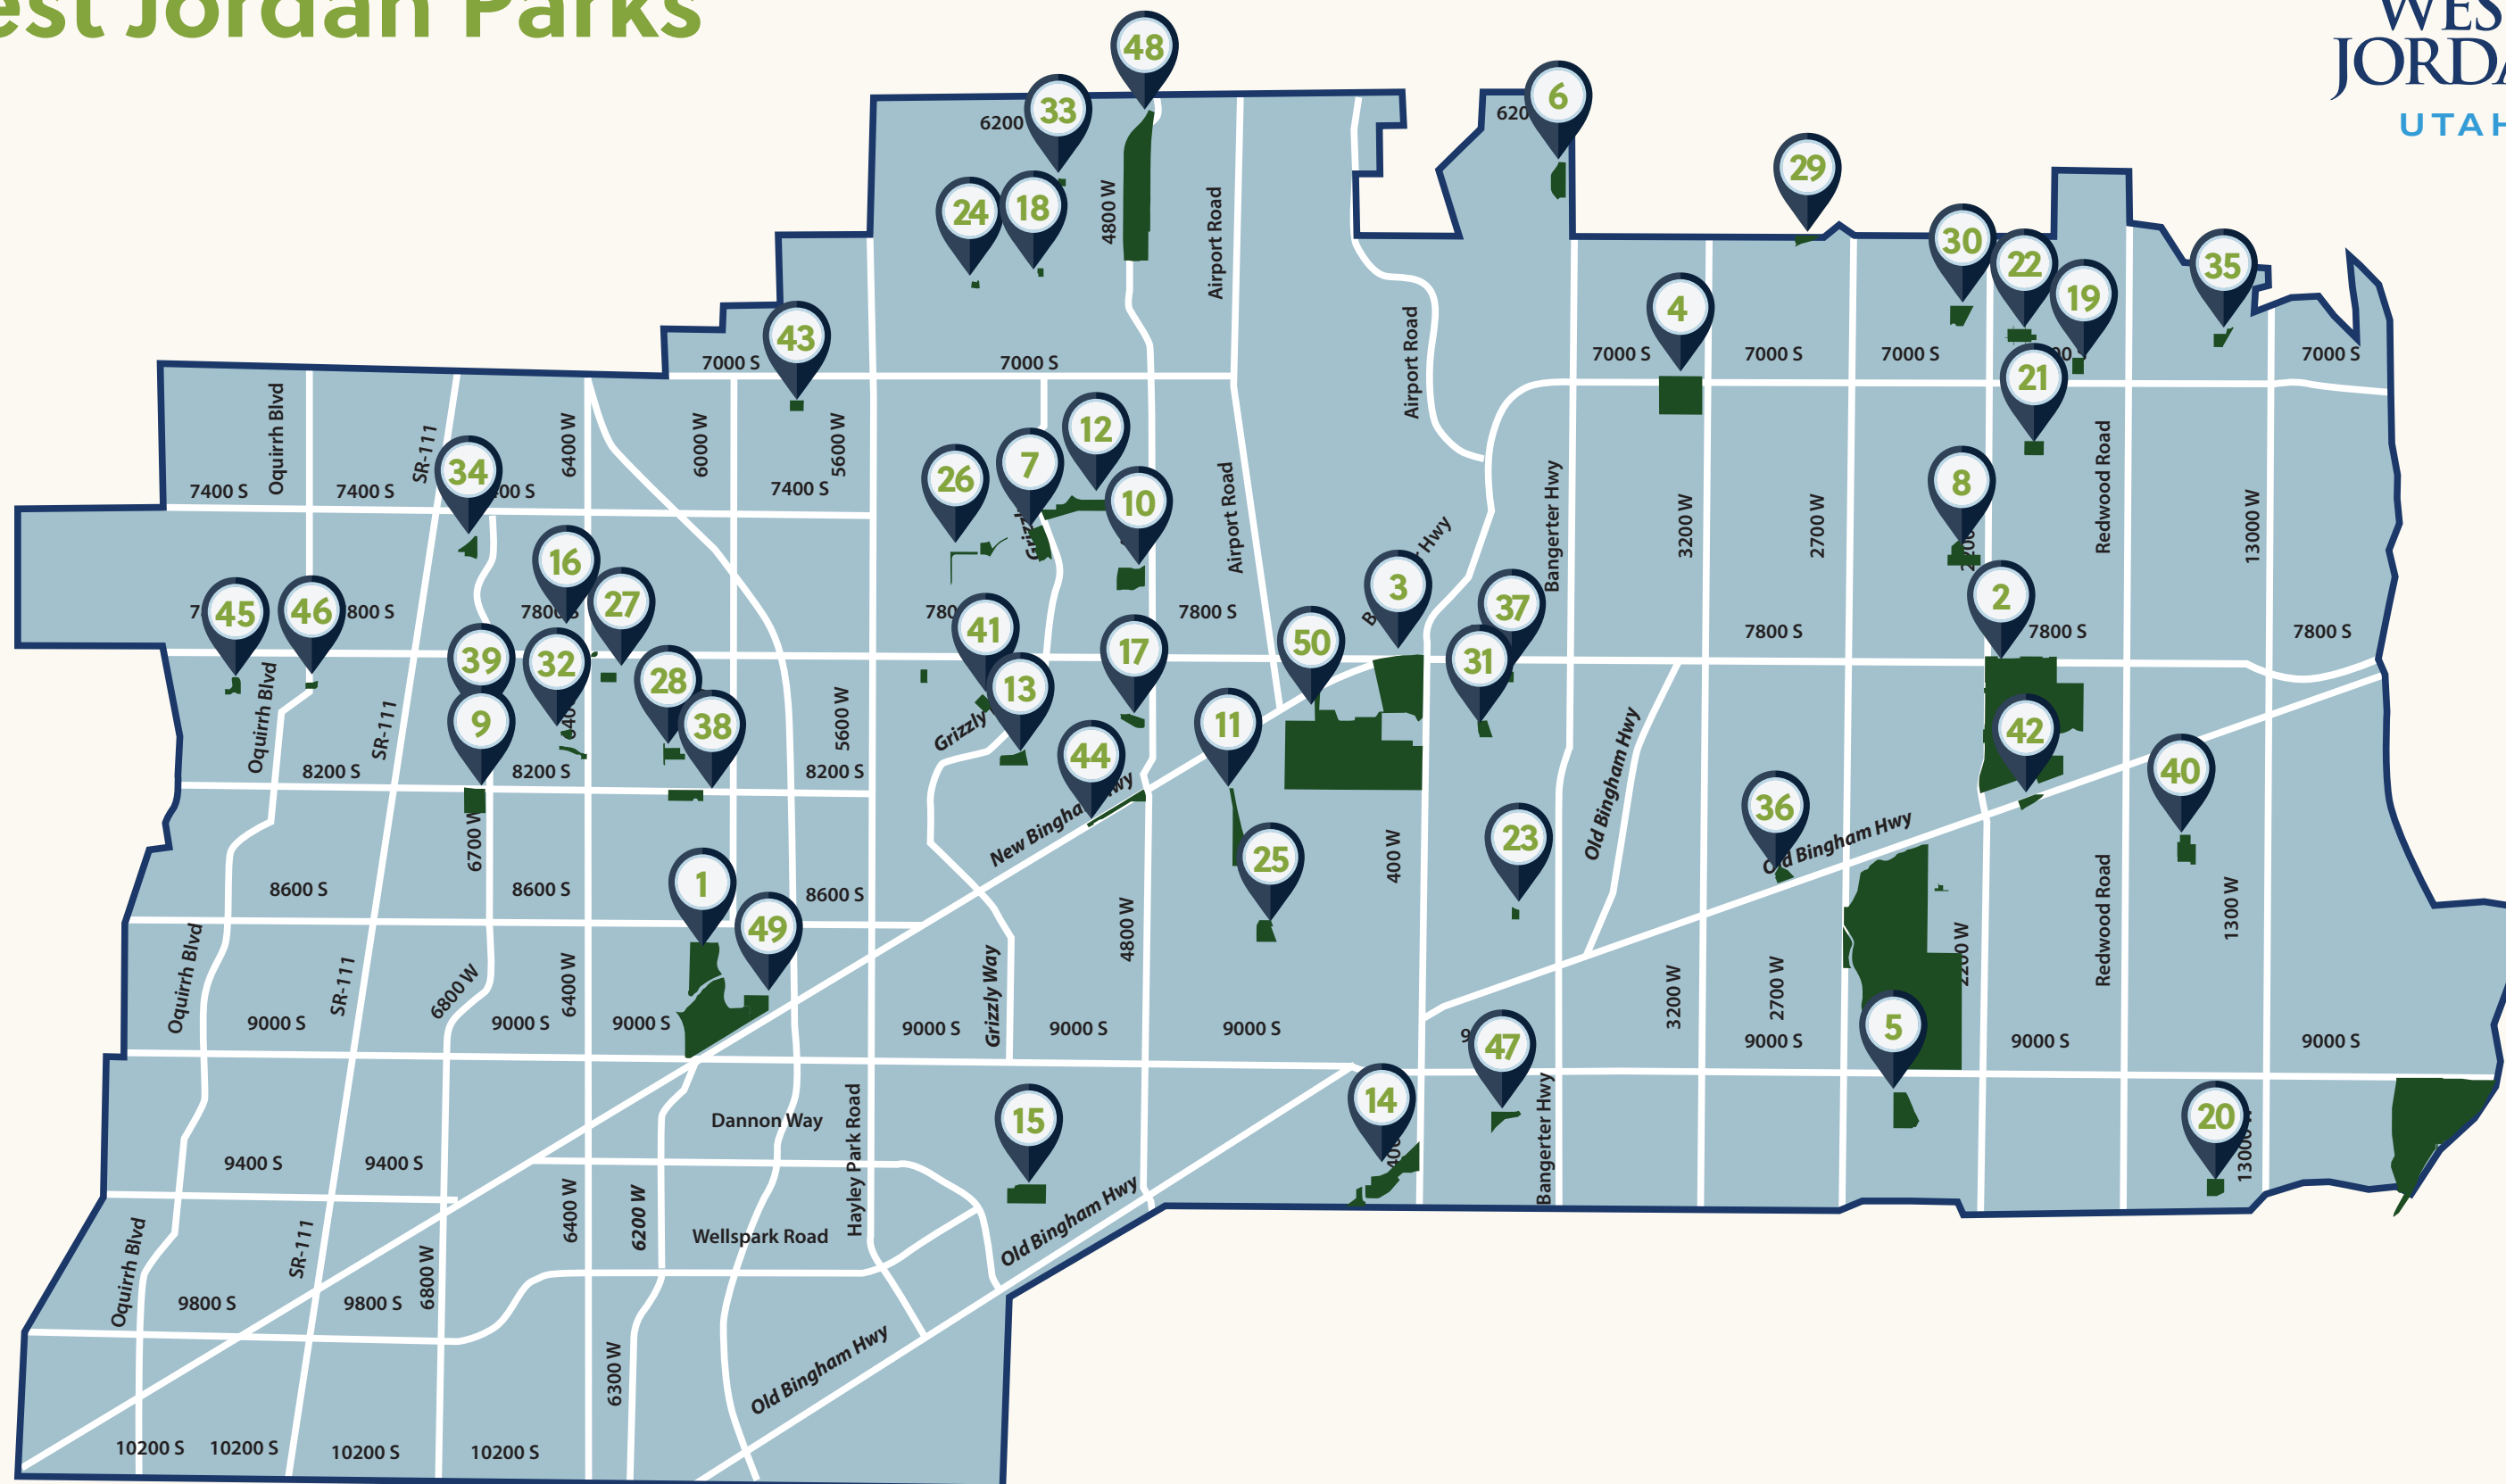

City of West Jordan Parks

Legend:

- Pavilions
- Picnic Tables
- Restrooms
- Benches
- Water Fountain
- Playgrounds
- Basketball Courts
- Tennis Courts
- Pickleball Courts
- Softball Fields
- Soccer Fields
- Baseball Fields
- Sand Volleyball Courts
- Parking Lots
- Splash Pad
- Walking Path/Trail Access